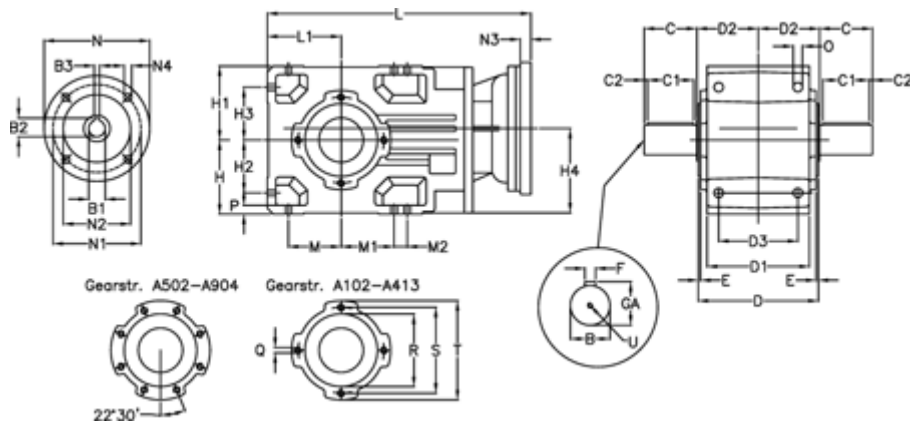

Article number: 29600205372235
 Description: Bevel helical gearbox
 A202UD-53,7-P90B5

Measures

B = 30	D1 = 110	H1 = 80	M2 = 0	Q = M8x15
B1 = 24	D2 = 73	H2 = 60.0	N = 200	R = 95
B2 = 27.3	D3 = 90	H3 = 60.0	N1 = 165	S = 115
B3 = 8	Description = A202UD-xx-P90 B5	H4 = 93.0	N2 = 130	T = 140
C = 60	E = 3.0	L = 325.5	N3 = 0	U = M10x22
C1 = 50	F = 10	L1 = 80	N4 = M10x12	
C2 = 5.0	GA = 33.0	M = 60.0	O = 9.5	
D = 136	H = 80	M1 = 60.0	P = 9	